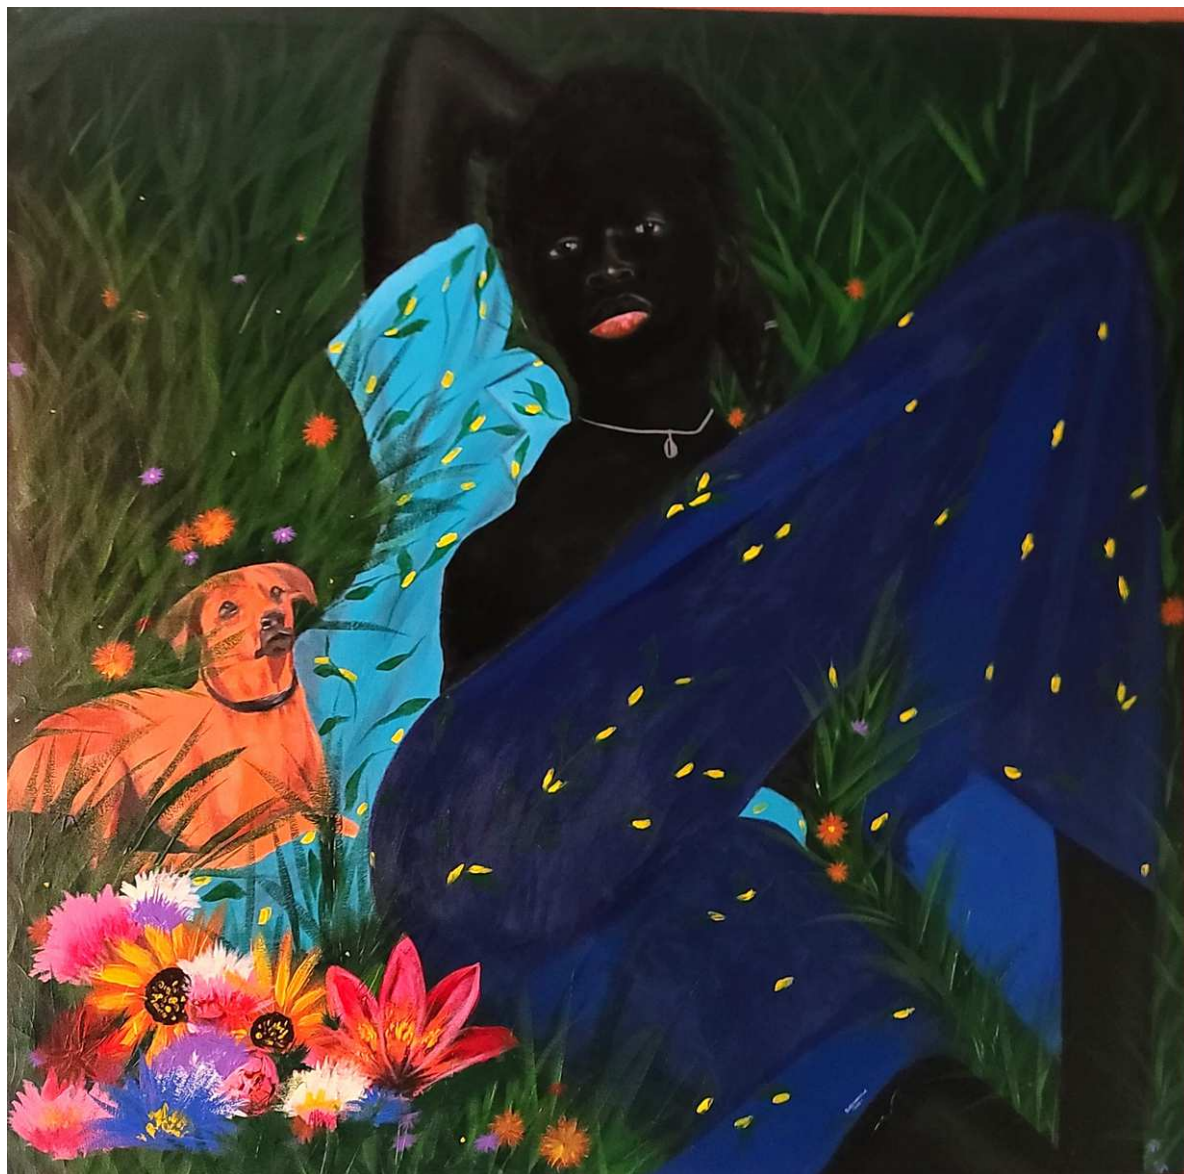

KORNFELD

Fasanenstraße 26 | 10719 Berlin
+49 30 889225890 | galerie@galeriekornfeld.com

Olasunkanm i Akom olehin
Moments with life, 2022
Öl und Acryl auf Leinwand
Oil and Acrylic on canvas
101,6 x 101,6 cm | 40 x 40 in

Work ID: OA/M 11